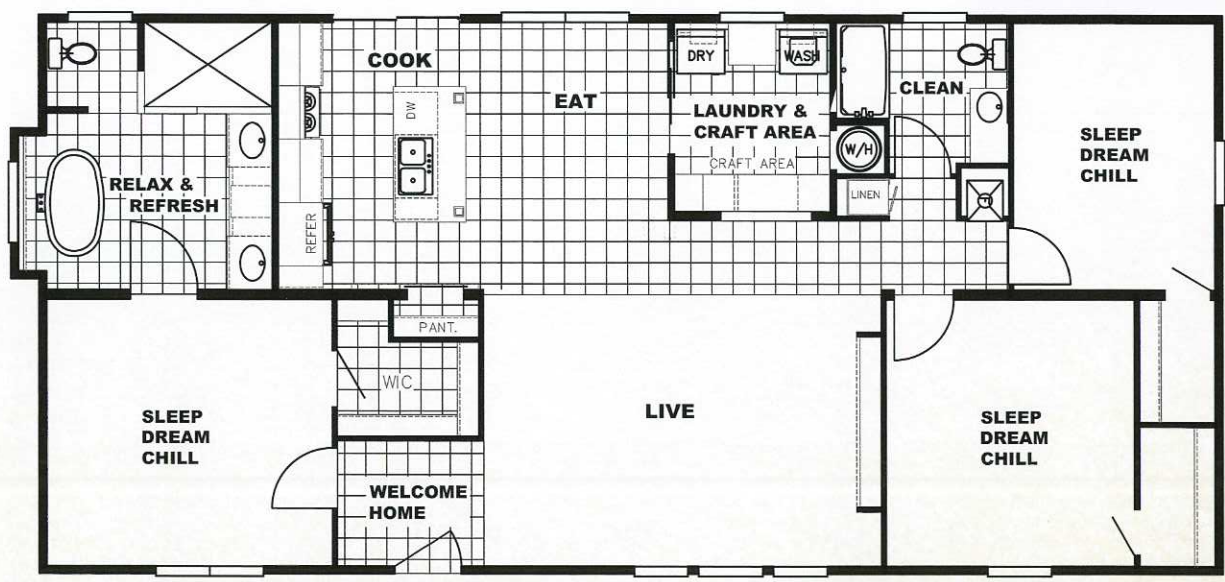

# THE PATRIOT

1,559 SQ. FT. • 3 BEDS / 2 BATHS • 28x56

## INTERIOR FEATURES

- GRANITE KITCHEN ISLAND ◀
- SOLID WOOD CABINET DOORS ◀
- LUXURY WALK-IN TILE SHOWER ◀
- FREE STANDING OVAL TUB ◀
- STYLISH BARN DOOR & POCKET DOOR ◀