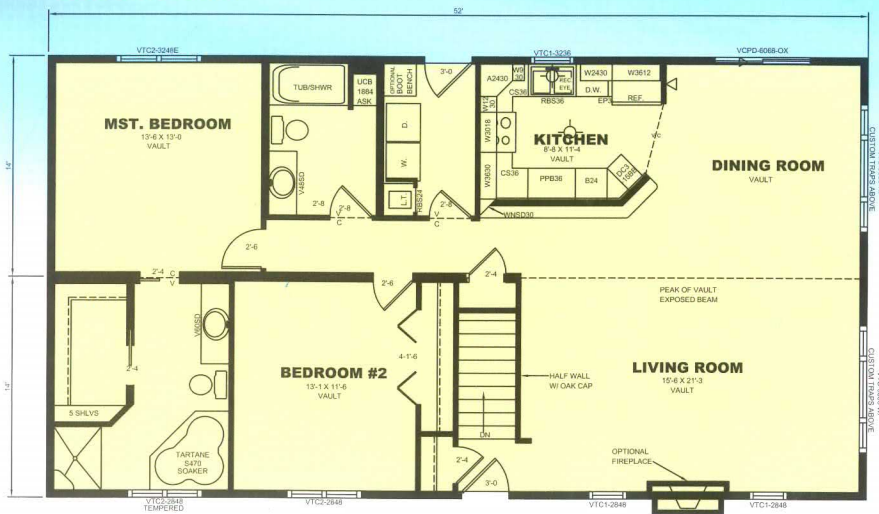

Balsam Ridge

Rambler
2RM2852 / 3RM2854
Dimensions: 28' x 52' / 28' x 54'
Square Footage: 1,456 / 1,456
Bedrooms: 2 / 3
Bath: 2 / 2

Two Bedroom

Three Bedroom